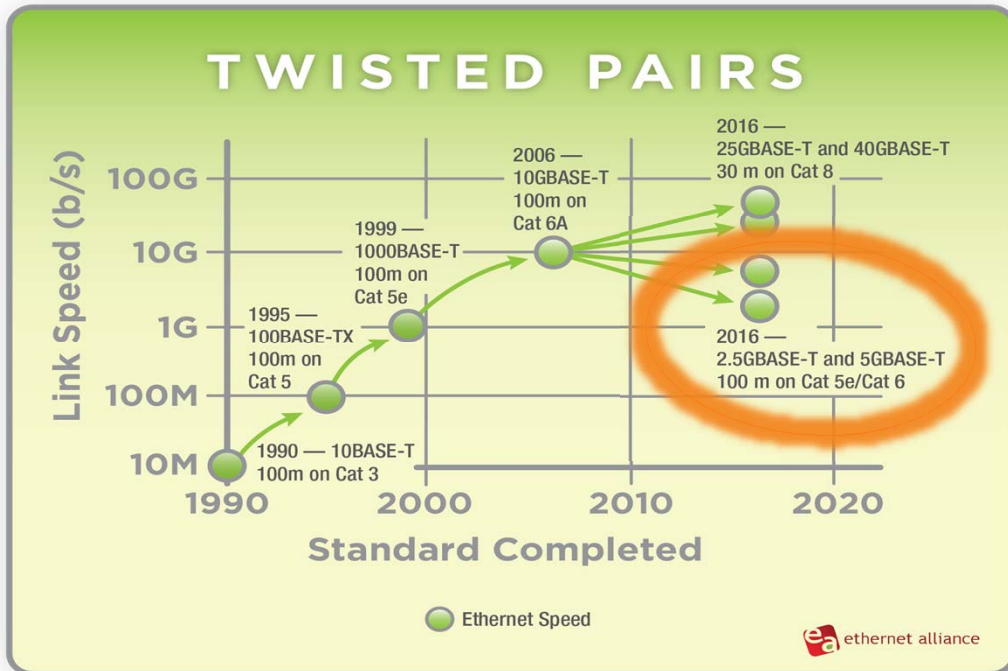

BASE-T Evolution

**2018 BICSI WINTER
CONFERENCE & EXHIBITION**
Orlando, FL | February 4-8