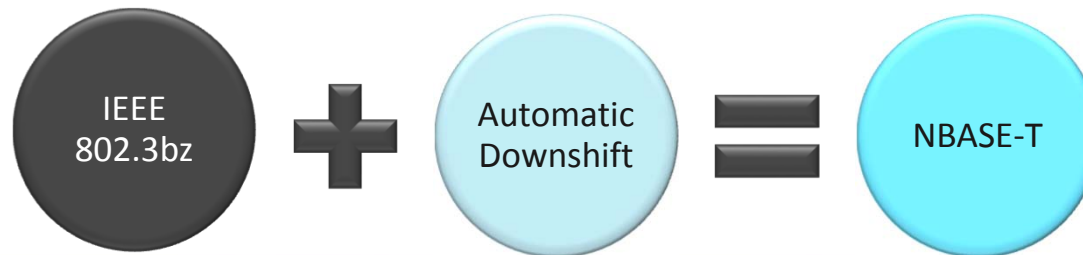

IEEE 802.3bz or NBASE-T

- NBASE-T adds “Downshift” to 802.3bz
  - Ethernet Auto Negotiation selects the fastest common rate (regardless of cable etc.)
  - With Cat5e/6, bandwidth capacity can depend on crosstalk from other links
  - Downshift automatically selects the speed based on the channel noise
- With downshift, users always get a reliable link

**2018 BICSI WINTER
CONFERENCE & EXHIBITION**
Orlando, FL | February 4-8