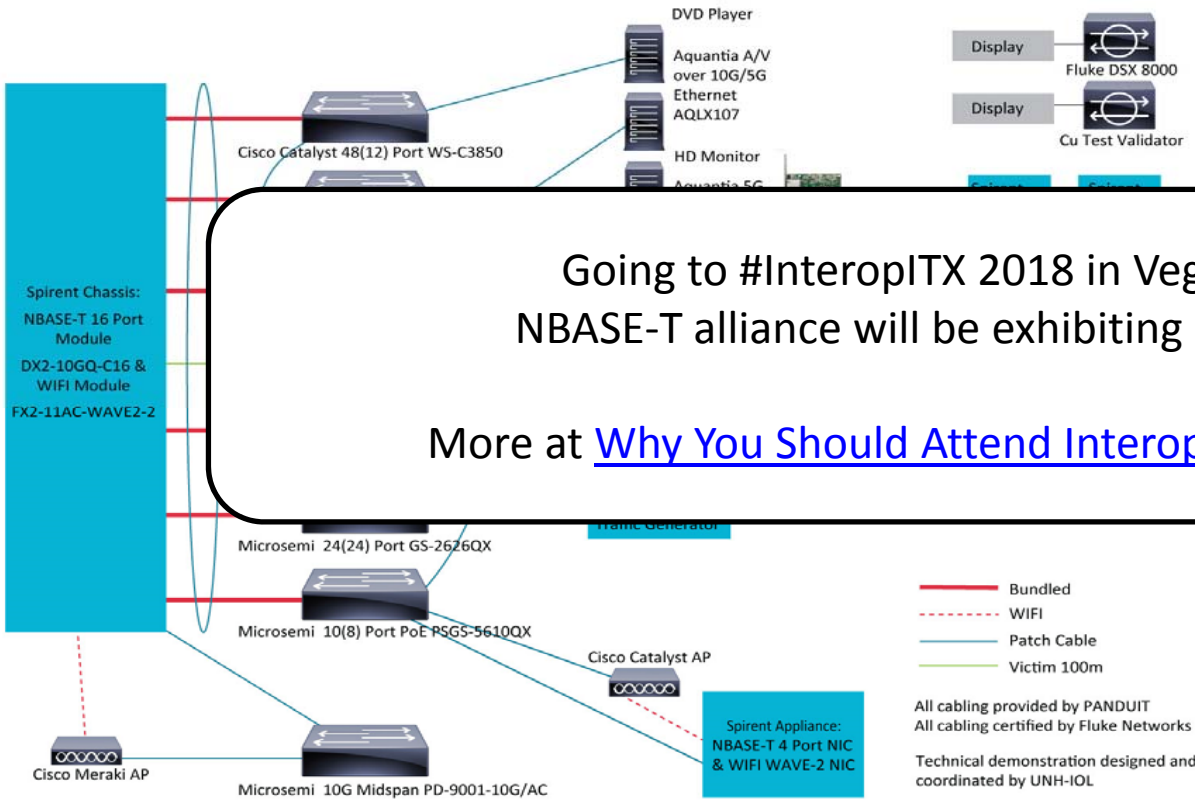

NBASE-T Alliance - InteropITX 2017 Demo

Going to #InteropITX 2018 in Vegas?
NBASE-T alliance will be exhibiting again!

More at [Why You Should Attend Interop ITX 2018!](#)