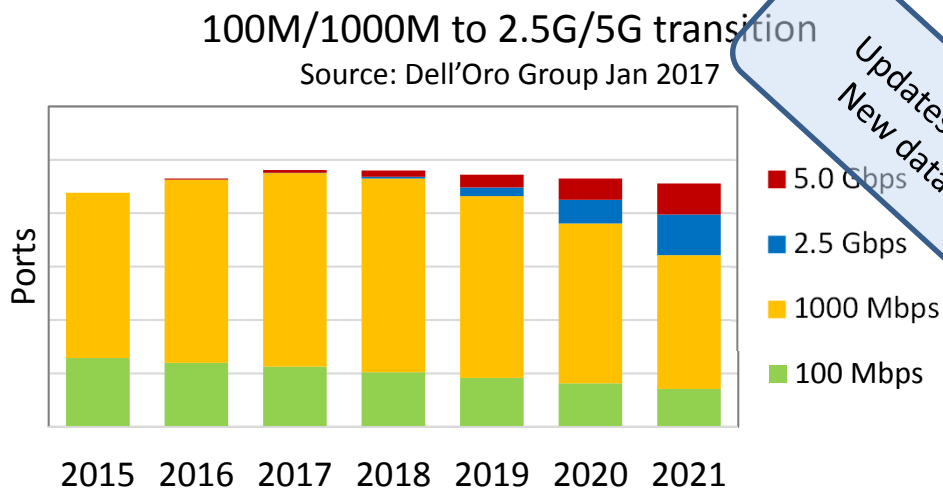

Forecasts

There is a rapid transition from 11n to 11ac
Wave 2 started ramping in 2016, exceeds Wave 1 in 2017

Enterprise AP 802.11ac Wave Transition
Source: Dell'Oro Group Jan 2017

Updates pending:
New data 2018