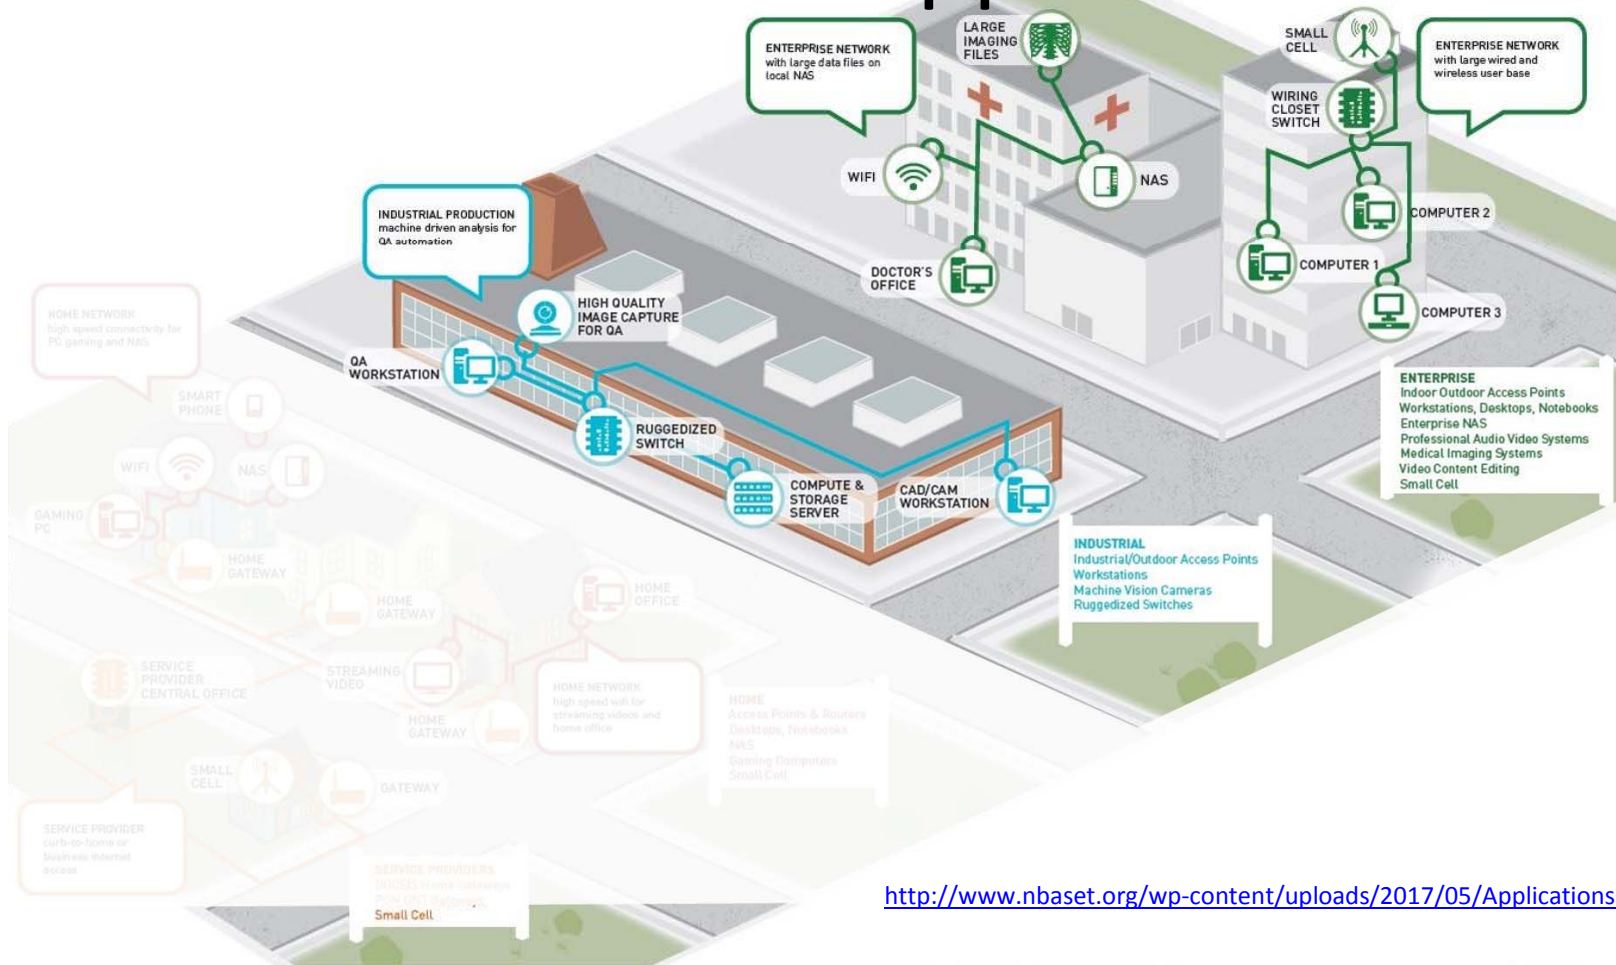

NBASE-T Application Areas

Enterprise:

- Switch
- Wireless AP
- Desktop
- Storage
- Small Cell

Industrial:

- Switch
- Wireless AP
- Workstation
- Storage
- Compute
- Machine Vision

Home:

- Switch
- Wireless AP
- Storage Server
- Home Gateway
- Streaming

Service Provider:

- Small Cell
- Home Gateway

<http://www.nbase-t.org/wp-content/uploads/2017/05/ApplicationsGraphic_051517.pdf>