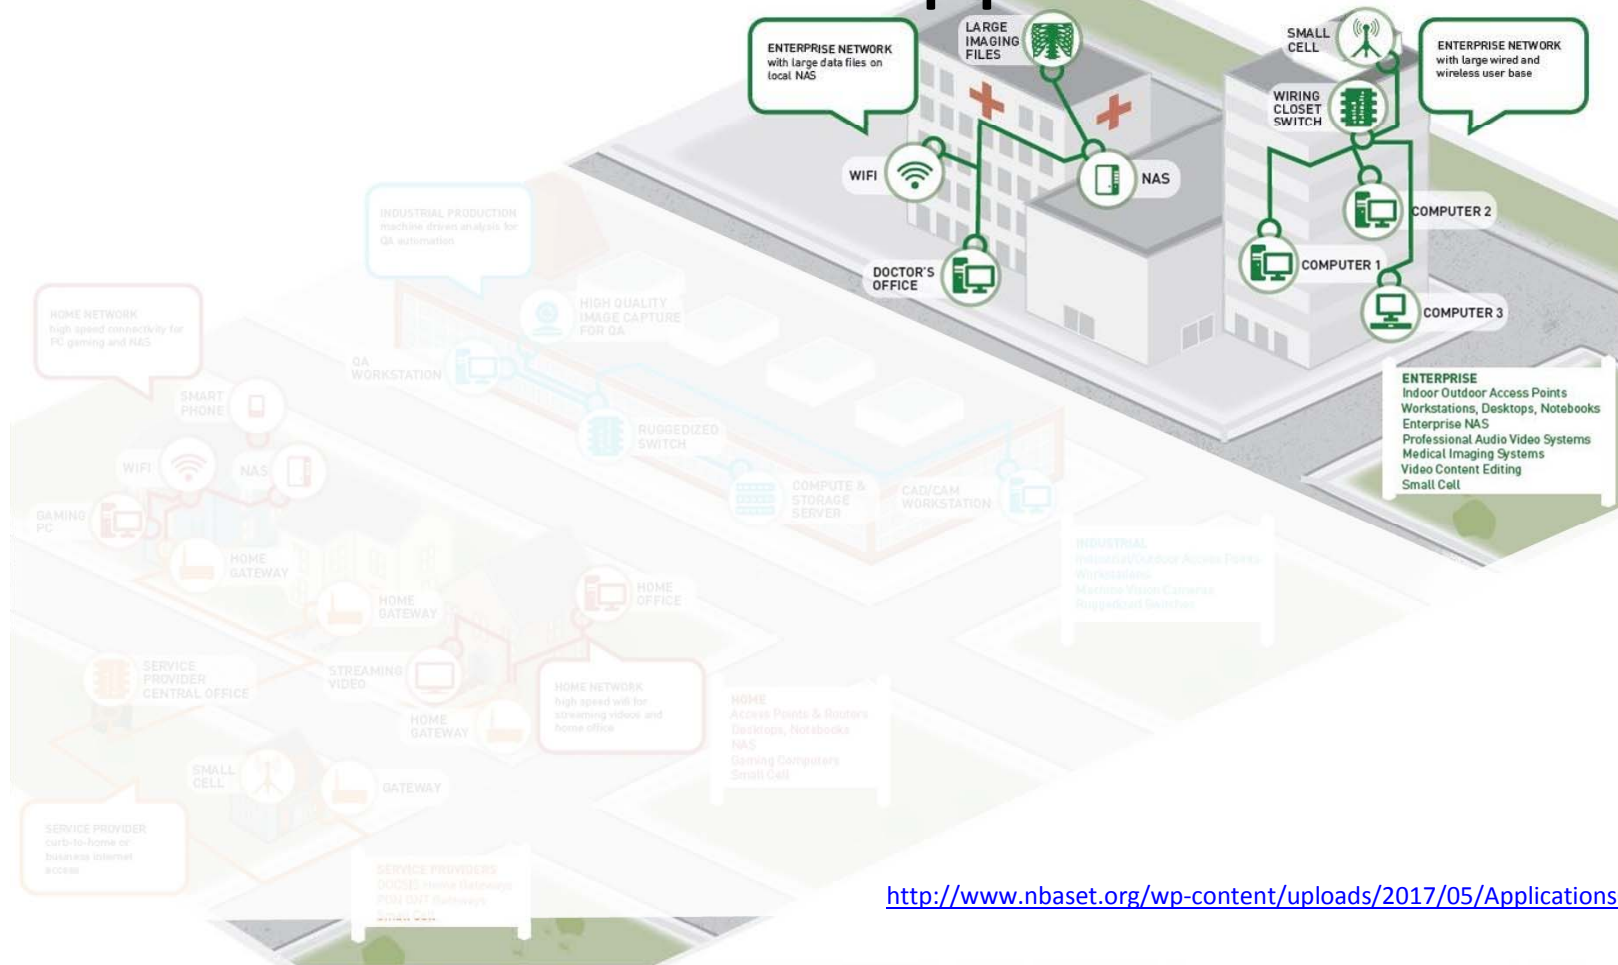

Home:

- Switch
- Wireless AP
- Storage Server
- Home Gateway
- Streaming

Service Provider:

- Small Cell
- Home Gateway

http://www.nbase-t.org/wp-content/uploads/2017/05/ApplicationsGraphic_051517.pdf

NBASE-T Application Areas

Enterprise:

- Switch
- Wireless AP
- Desktop
- Storage
- Small Cell

Industrial:

- Switch
- Wireless AP
- Workstation
- Storage
- Compute
- Machine Vision

Home:

- Switch
- Wireless AP
- Storage Server
- Home Gateway
- Streaming