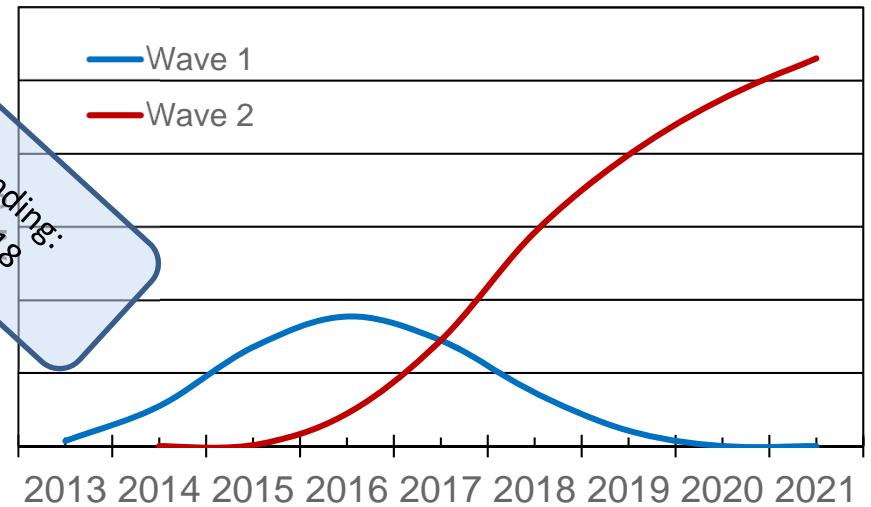

Forecasts

There is a rapid transition from 11n to 11ac
Wave 2 started ramping in 2016, exceeds Wave 1 in 2017

Enterprise AP 802.11ac Wave Transition
Source: Dell'Oro Group Jan 2017

Updates pending:
New data 2018