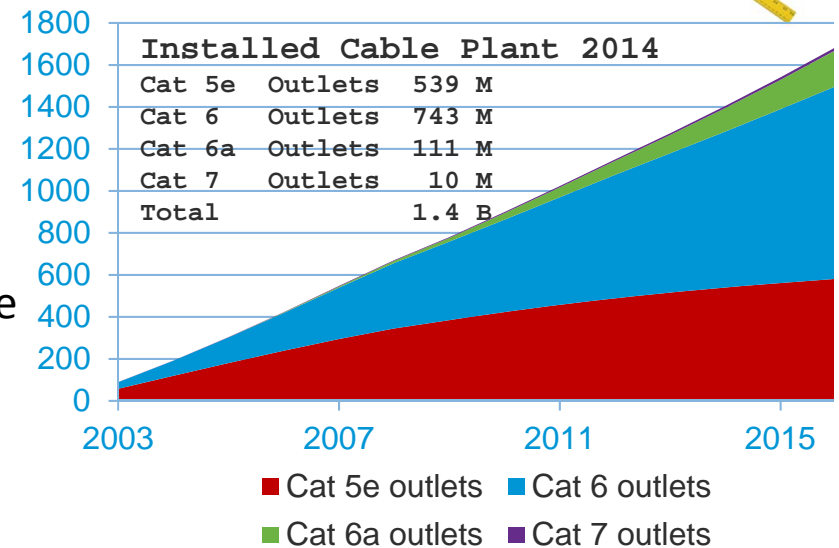

Why 2.5G and 5G BASE-T?

- Between 2003 to 2014 ~70 billion meters of Cat 5e and Cat 6 cabling were sold....
  - ~90% of installed base
  - Enormous network infrastructure investment
- Existing specifications supported 1Gb/s over this cable, but we knew faster data rates were possible
- BASE-T allows incremental upgrade

10 meters of
BASE-T cabling
for every man, woman,
and child on Earth ...

Source: BSRIA December 14

Lets increase the value of this asset!

**2018 BICSI WINTER
CONFERENCE & EXHIBITION
Orlando, FL | February 4-8**