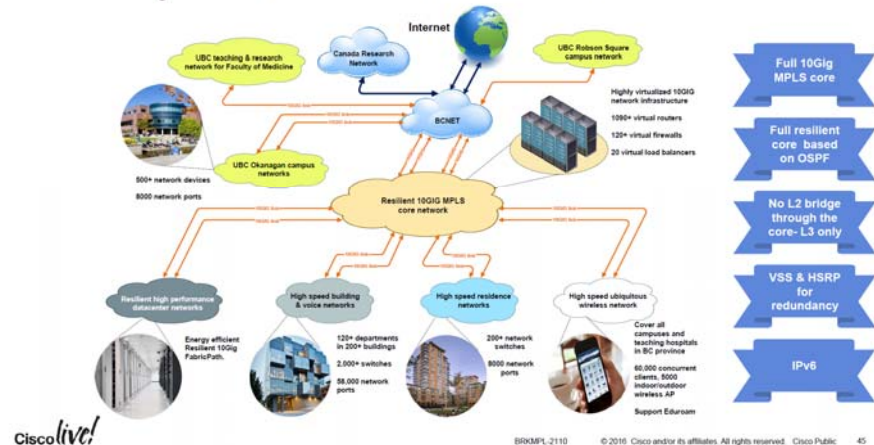

**2018 BICSI WINTER
CONFERENCE & EXHIBITION
Orlando, FL | February 4-8**

USE CASES

Enterprise Wireless -
University of British Columbia

Scientific Compute -
Monash University

Cruise Ships -
Carnival

**2018 BICSI WINTER
CONFERENCE & EXHIBITION**
Orlando, FL | February 4-8

Enterprise Wireless – UBC Network

University of British Columbia – Network Overview

“As one of the world’s top research universities, the University of British Columbia has created positive change at home and abroad for more than a century. Today our two major campuses—in Vancouver and the Okanagan— attract, nurture and transform more than 60,000 students from Canada and 140+ countries around the world.”