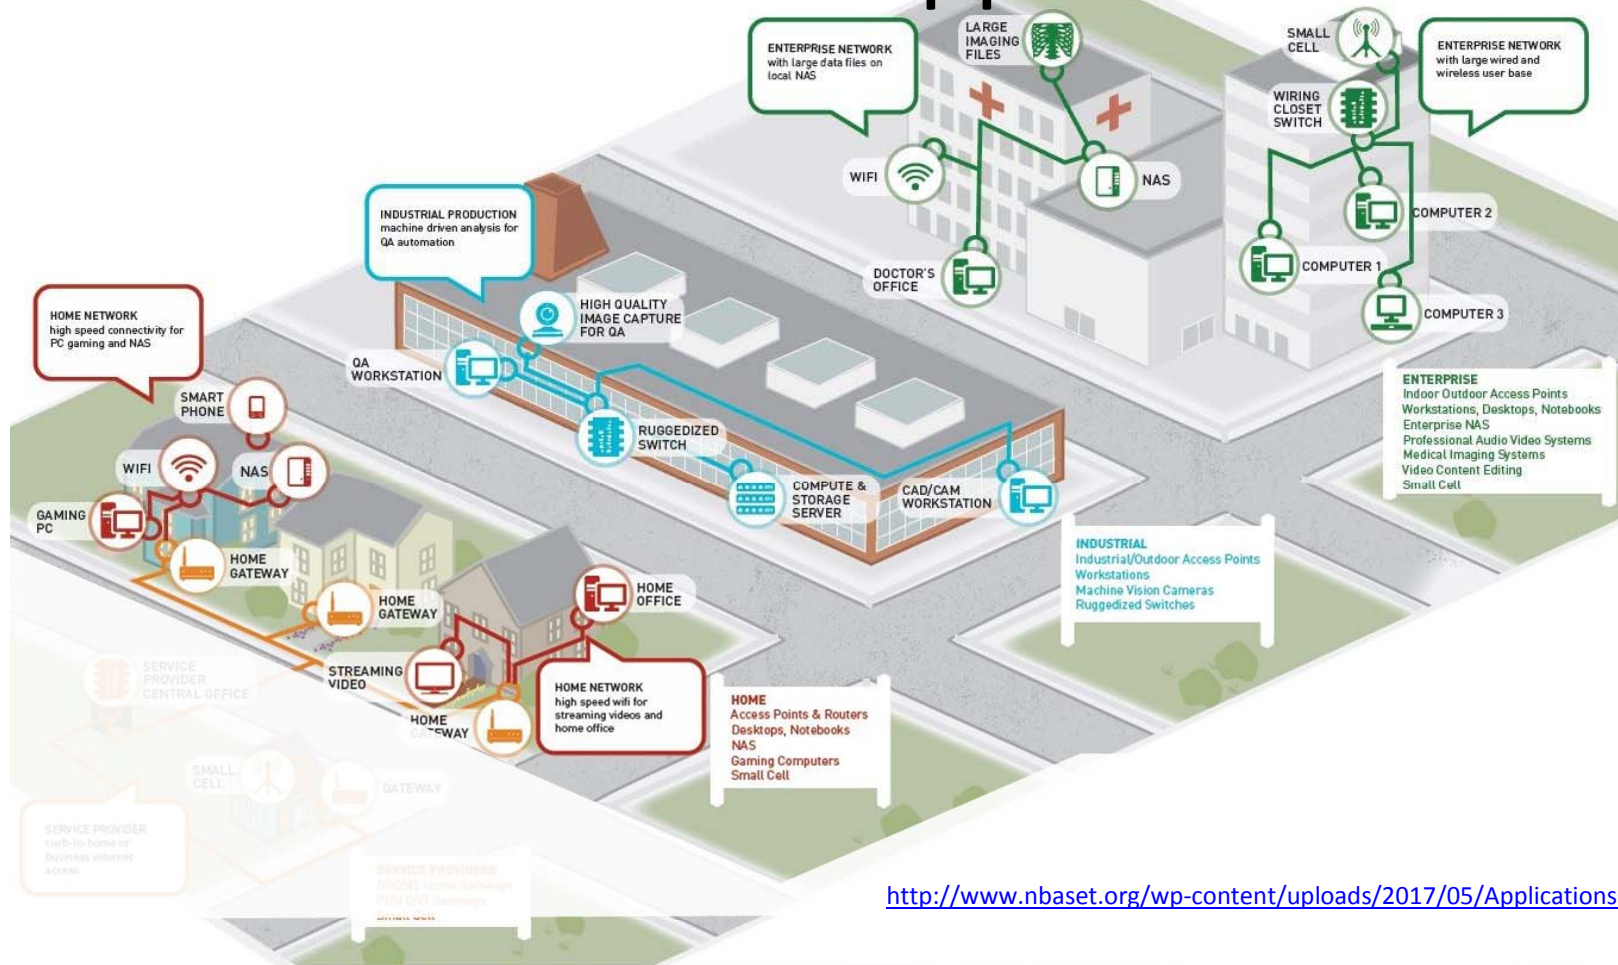

NBASE-T Application Areas

- Enterprise:
  - Switch
  - Wireless AP
  - Desktop
  - Storage
  - Small Cell
- Industrial:
  - Switch
  - Wireless AP
  - Workstation
  - Storage
  - Compute
  - Machine Vision
- Home:
  - Switch
  - Wireless AP
  - Storage Server
  - Home Gateway
  - Streaming
- Service Provider:
  - Small Cell
  - Home Gateway

<http://www.nbase-t.org/wp-content/uploads/2017/05/ApplicationsGraphic_051517.pdf>