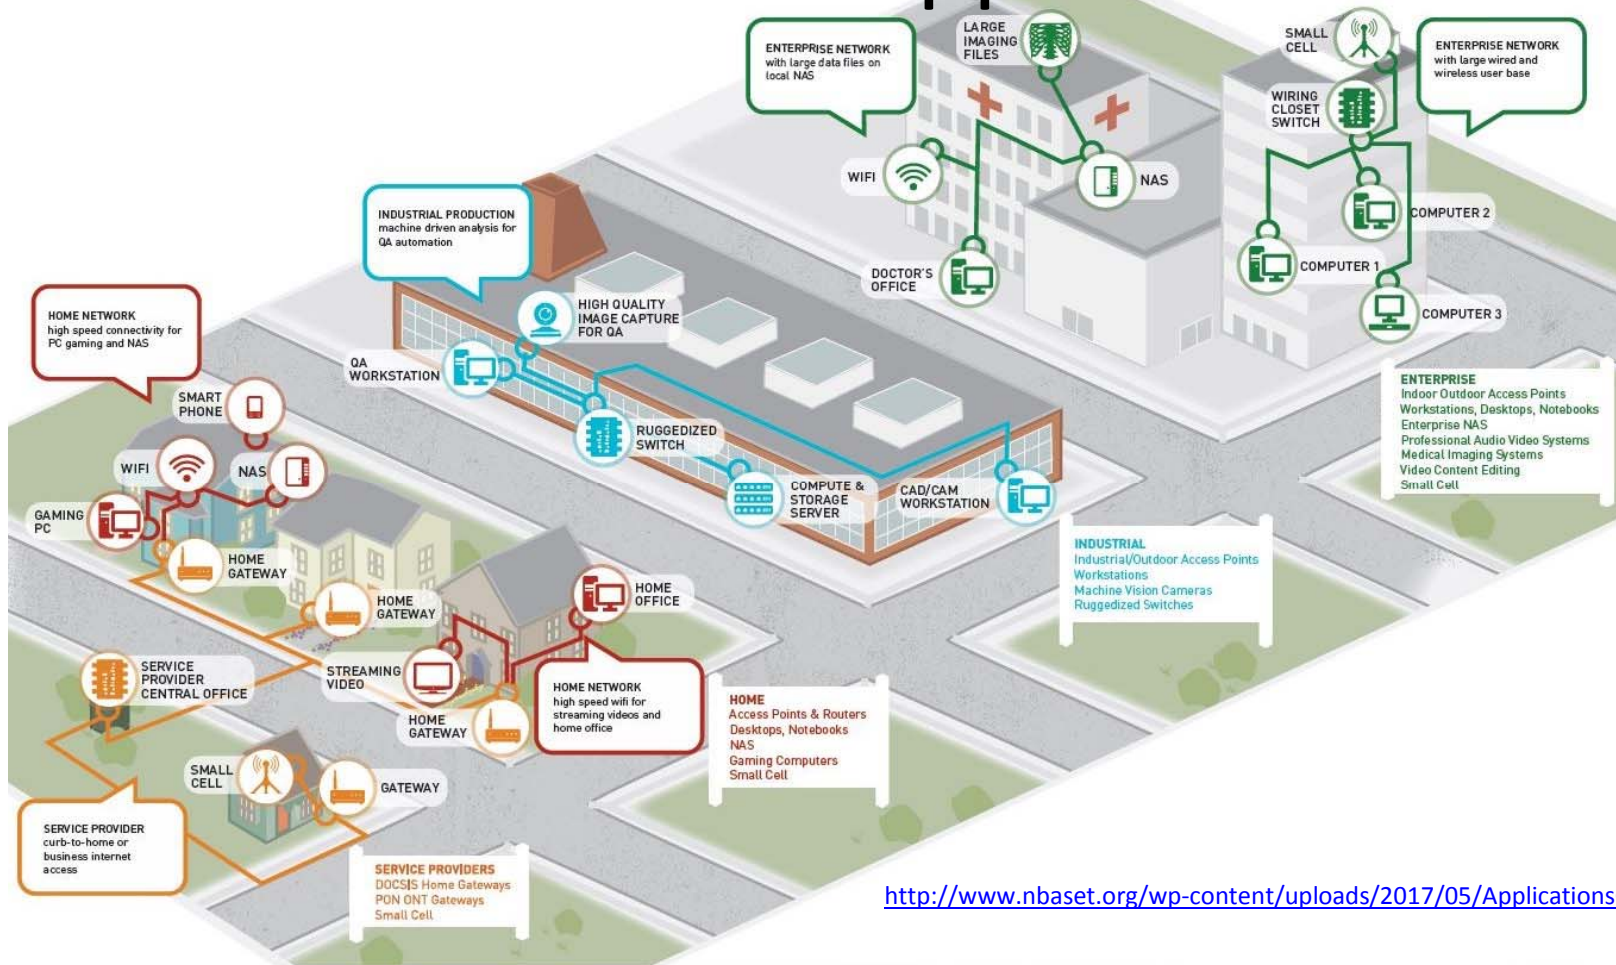

NBASE-T Application Areas

- Enterprise:
  - Switch
  - Wireless AP
  - Desktop
  - Storage
  - Small Cell
- Industrial:
  - Switch
  - Wireless AP
  - Workstation
  - Storage
  - Compute
  - Machine Vision
- Home:
  - Switch
  - Wireless AP
  - Storage Server
  - Home Gateway
  - Streaming
- Service Provider:
  - Small Cell
  - Home Gateway

<http://www.nbase-t.org/wp-content/uploads/2017/05/ApplicationsGraphic_051517.pdf>